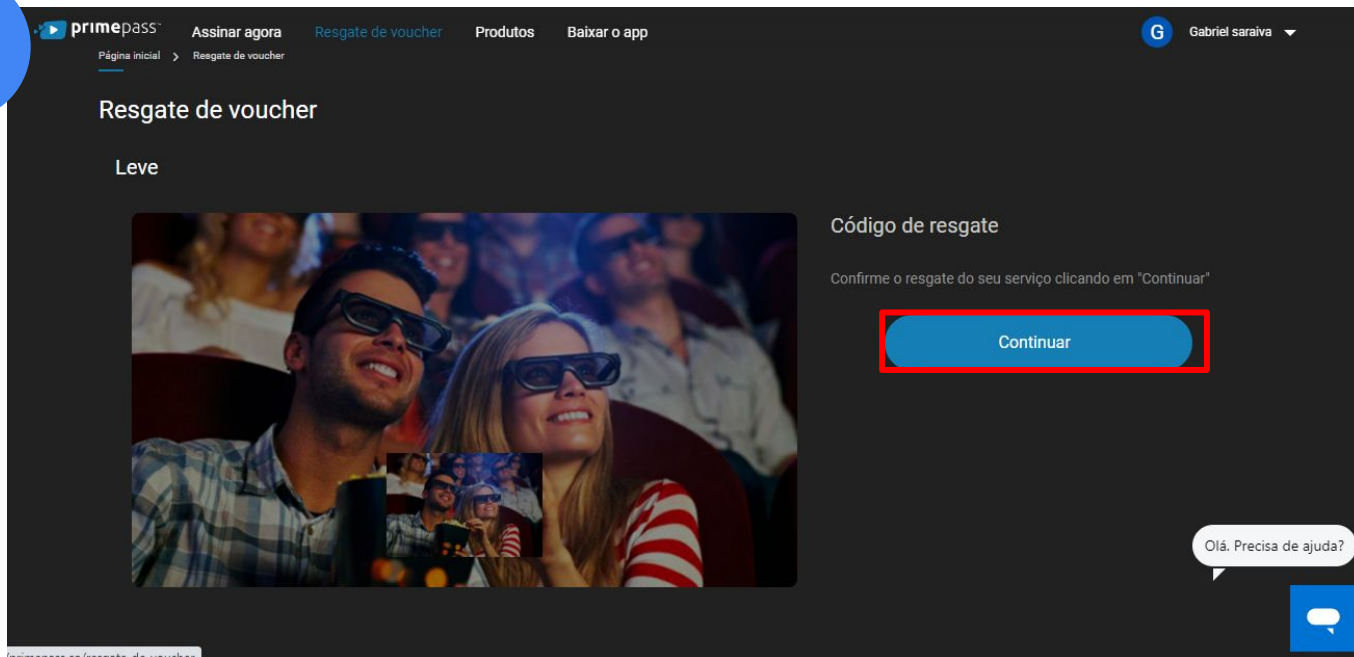

Resgate do Ingresso | Site

7

Confirme que quer resgatar o código clicando em “Continuar”